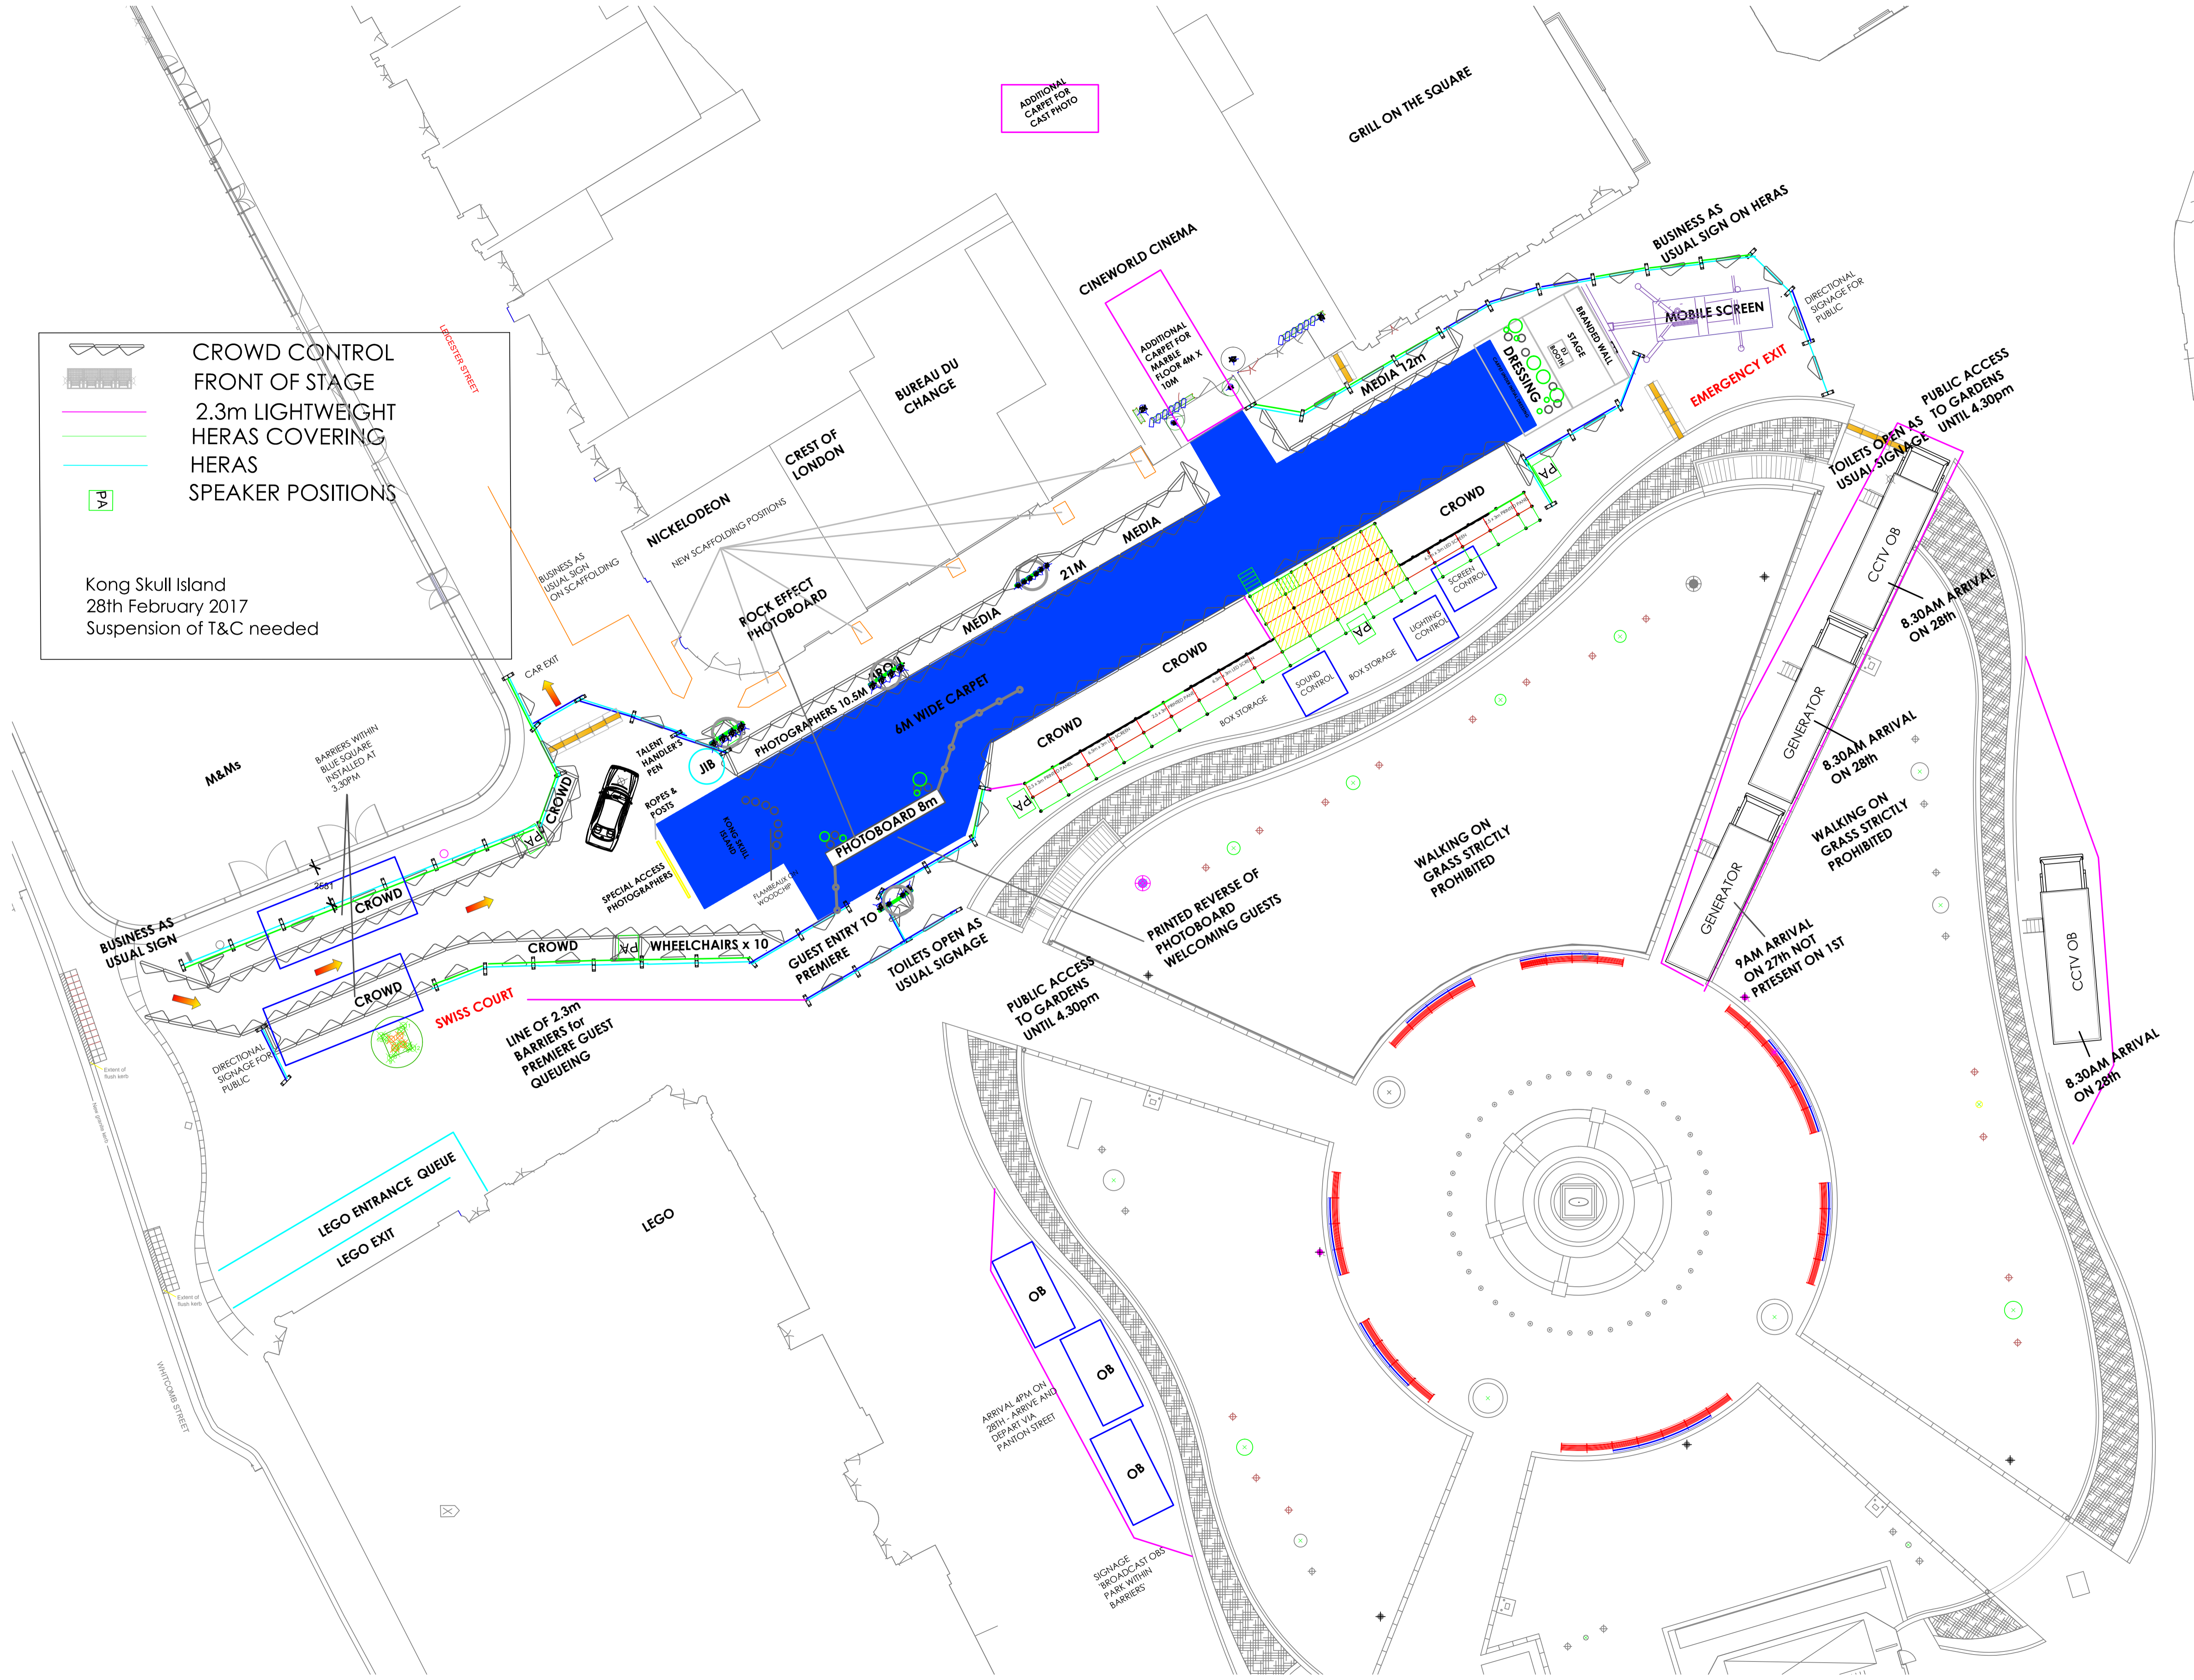

**CROWD CONTROL FRONT OF STAGE**  
 2.3m LIGHTWEIGHT HERAS COVERING  
 HERAS  
 SPEAKER POSITIONS

Kong Skull Island  
 28th February 2017  
 Suspension of T&C needed

ADDITIONAL CARPET FOR CAST PHOTO

GRILL ON THE SQUARE

EMERGENCY EXIT

PUBLIC ACCESS TO GARDENS UNTIL 4.30pm

M&Ms

BARRIERS WITHIN BLUE SQUARE INSTALLED AT 3.30PM

TALENT HANDLER'S PEN

PHOTOGRAPHERS 10.5M

6M WIDE CARPET

CROWD

CROWD

WALKING ON GRASS STRICTLY PROHIBITED

8.30AM ARRIVAL ON 28th

BUSINESS AS USUAL SIGN

CROWD

CROWD

LINE OF 2.3m BARRIERS for PREMIERE GUEST QUEUING

WHEELCHAIRS x 10

GUEST ENTRY TO PREMIERE

TOILETS OPEN AS USUAL SIGNAGE

PUBLIC ACCESS TO GARDENS UNTIL 4.30pm

PRINTED REVERSE OF PHOTOBOARD WELCOMING GUESTS

9AM ARRIVAL ON 27th NOT PRESENT ON 1ST

LEGO ENTRANCE QUEUE

LEGO EXIT