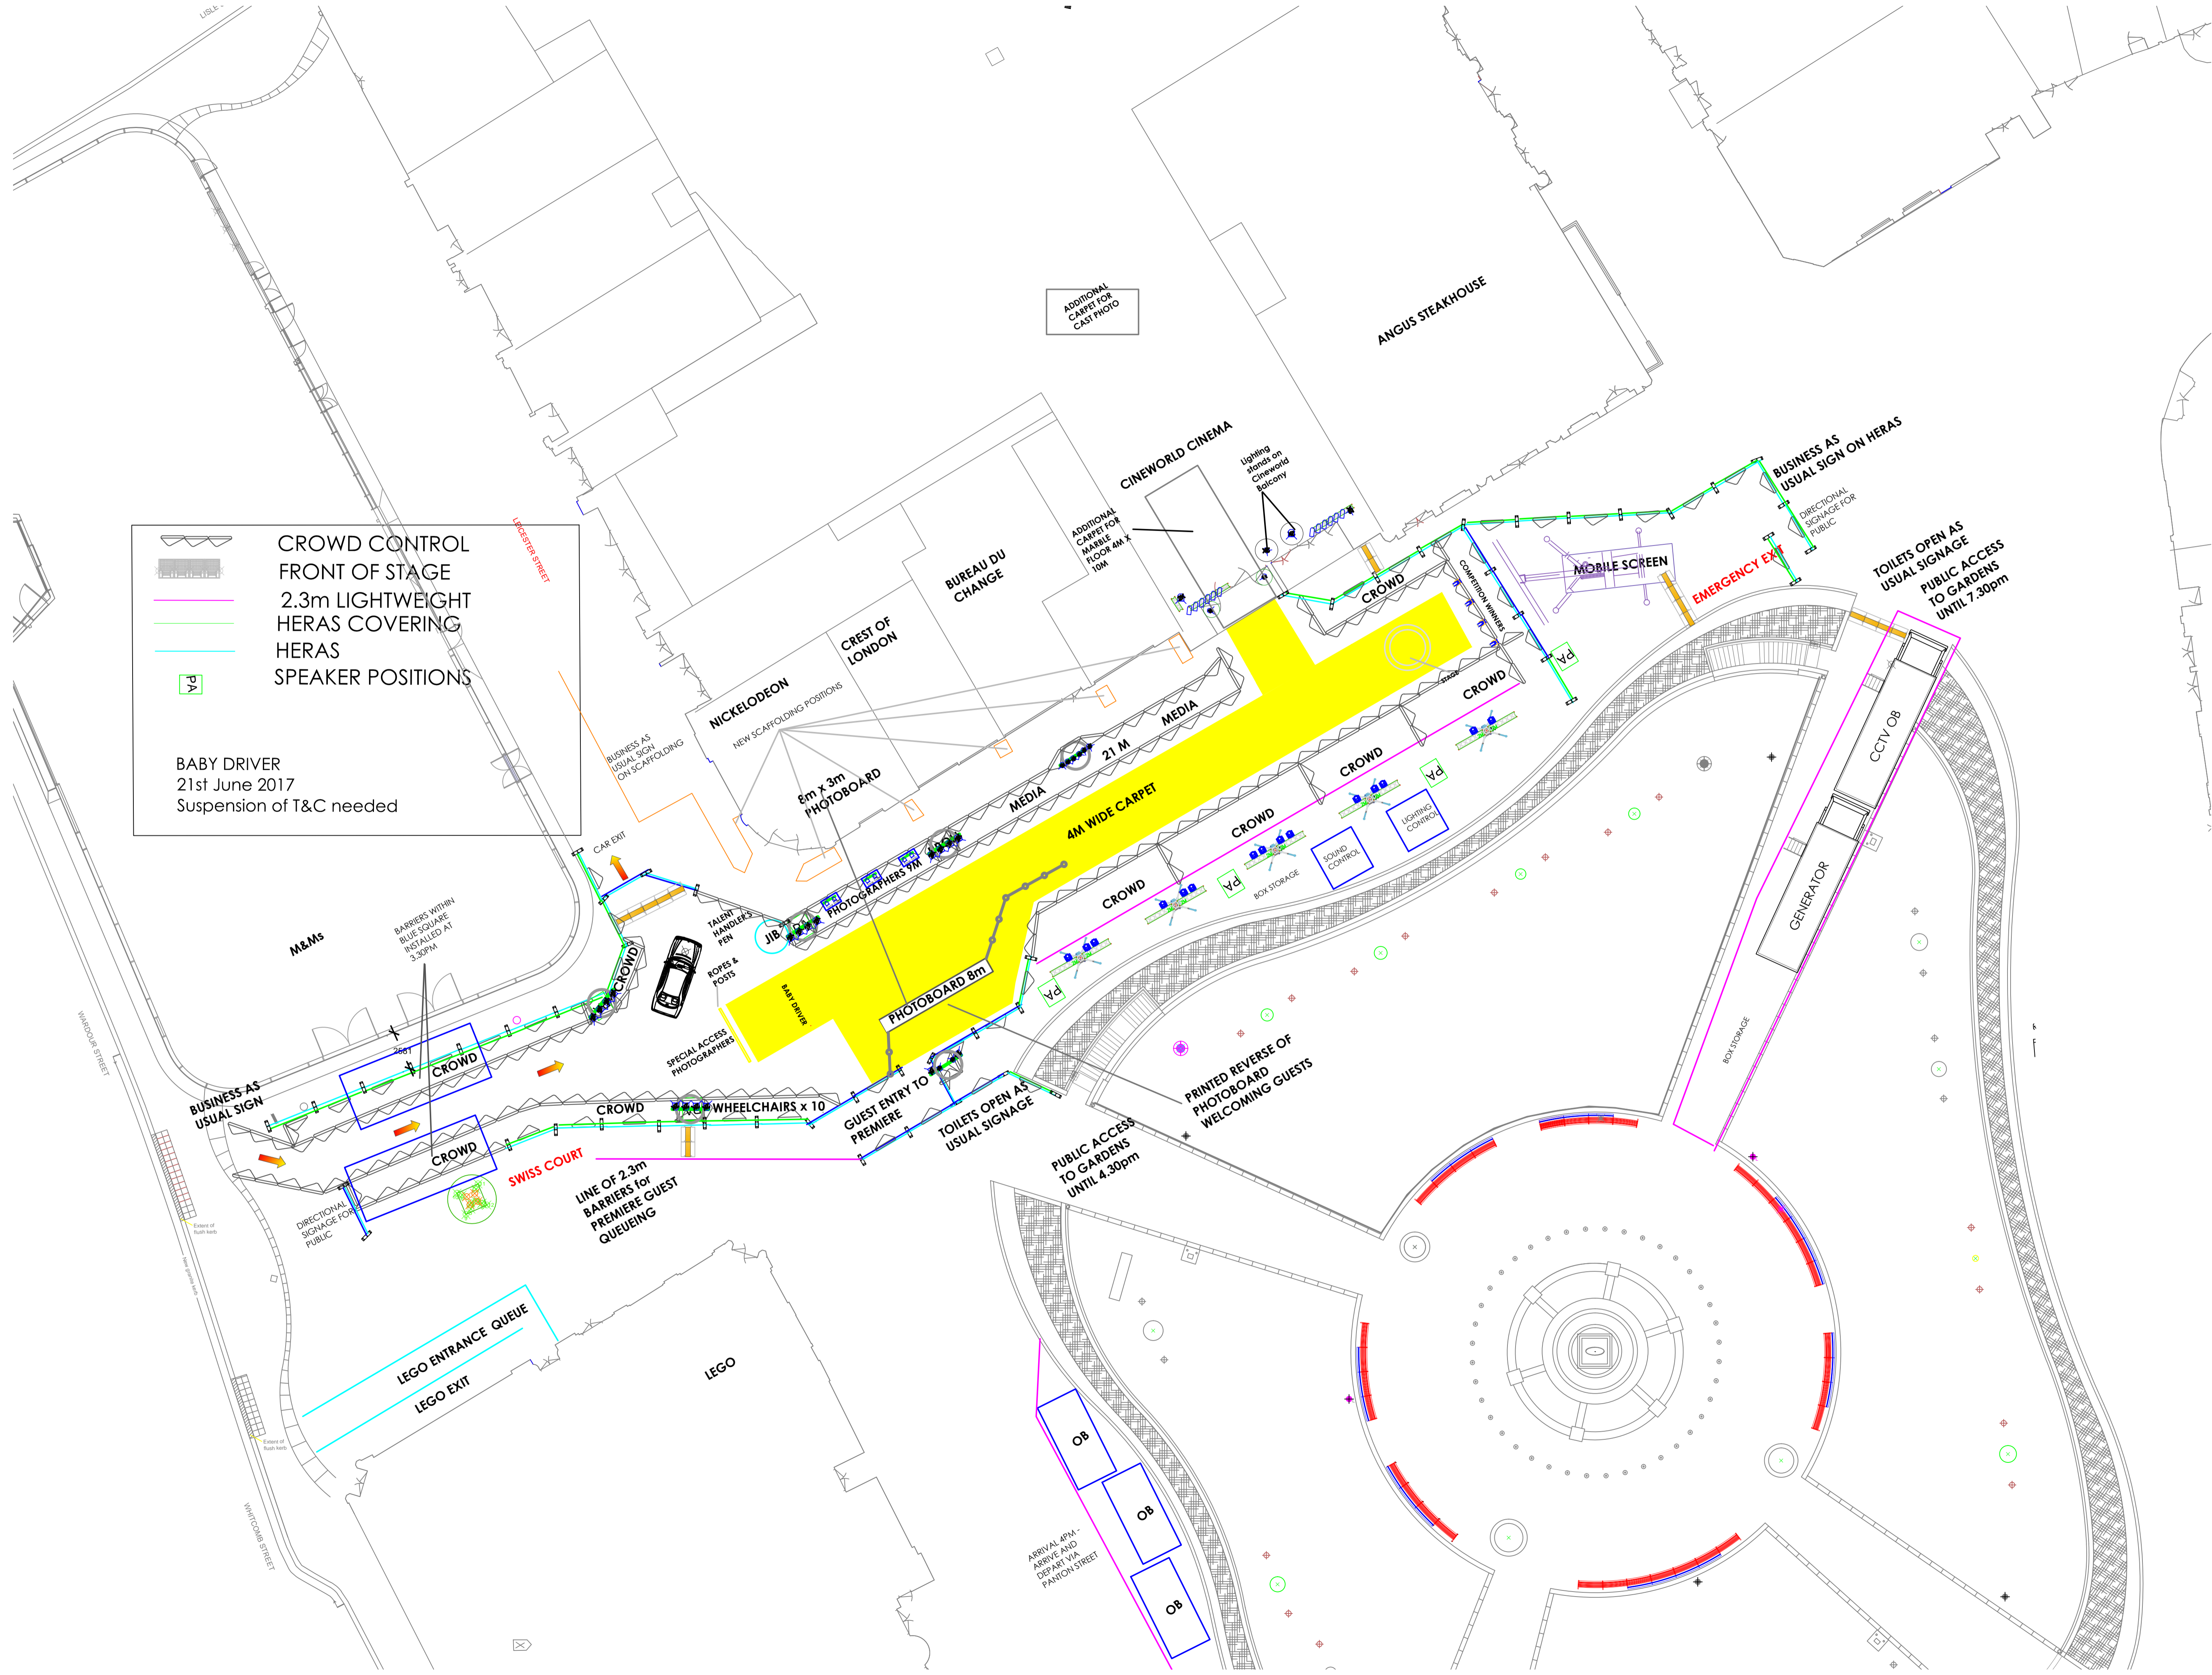

CROWD CONTROL FRONT OF STAGE
 2.3m LIGHTWEIGHT HERAS COVERING
 HERAS
 SPEAKER POSITIONS

BABY DRIVER
 21st June 2017
 Suspension of T&C needed

ARRIVAL 4PM -
ARRIVE AND
DEPART VIA
PANTON STREET

BABY DRIVER
21st June 2017
Suspension of T&C needed

CROWD CONTROL FRONT OF STAGE
 2.3m LIGHTWEIGHT HERAS COVERING
 HERAS
 SPEAKER POSITIONS

BABY DRIVER
 21st June 2017
 Suspension of T&C needed