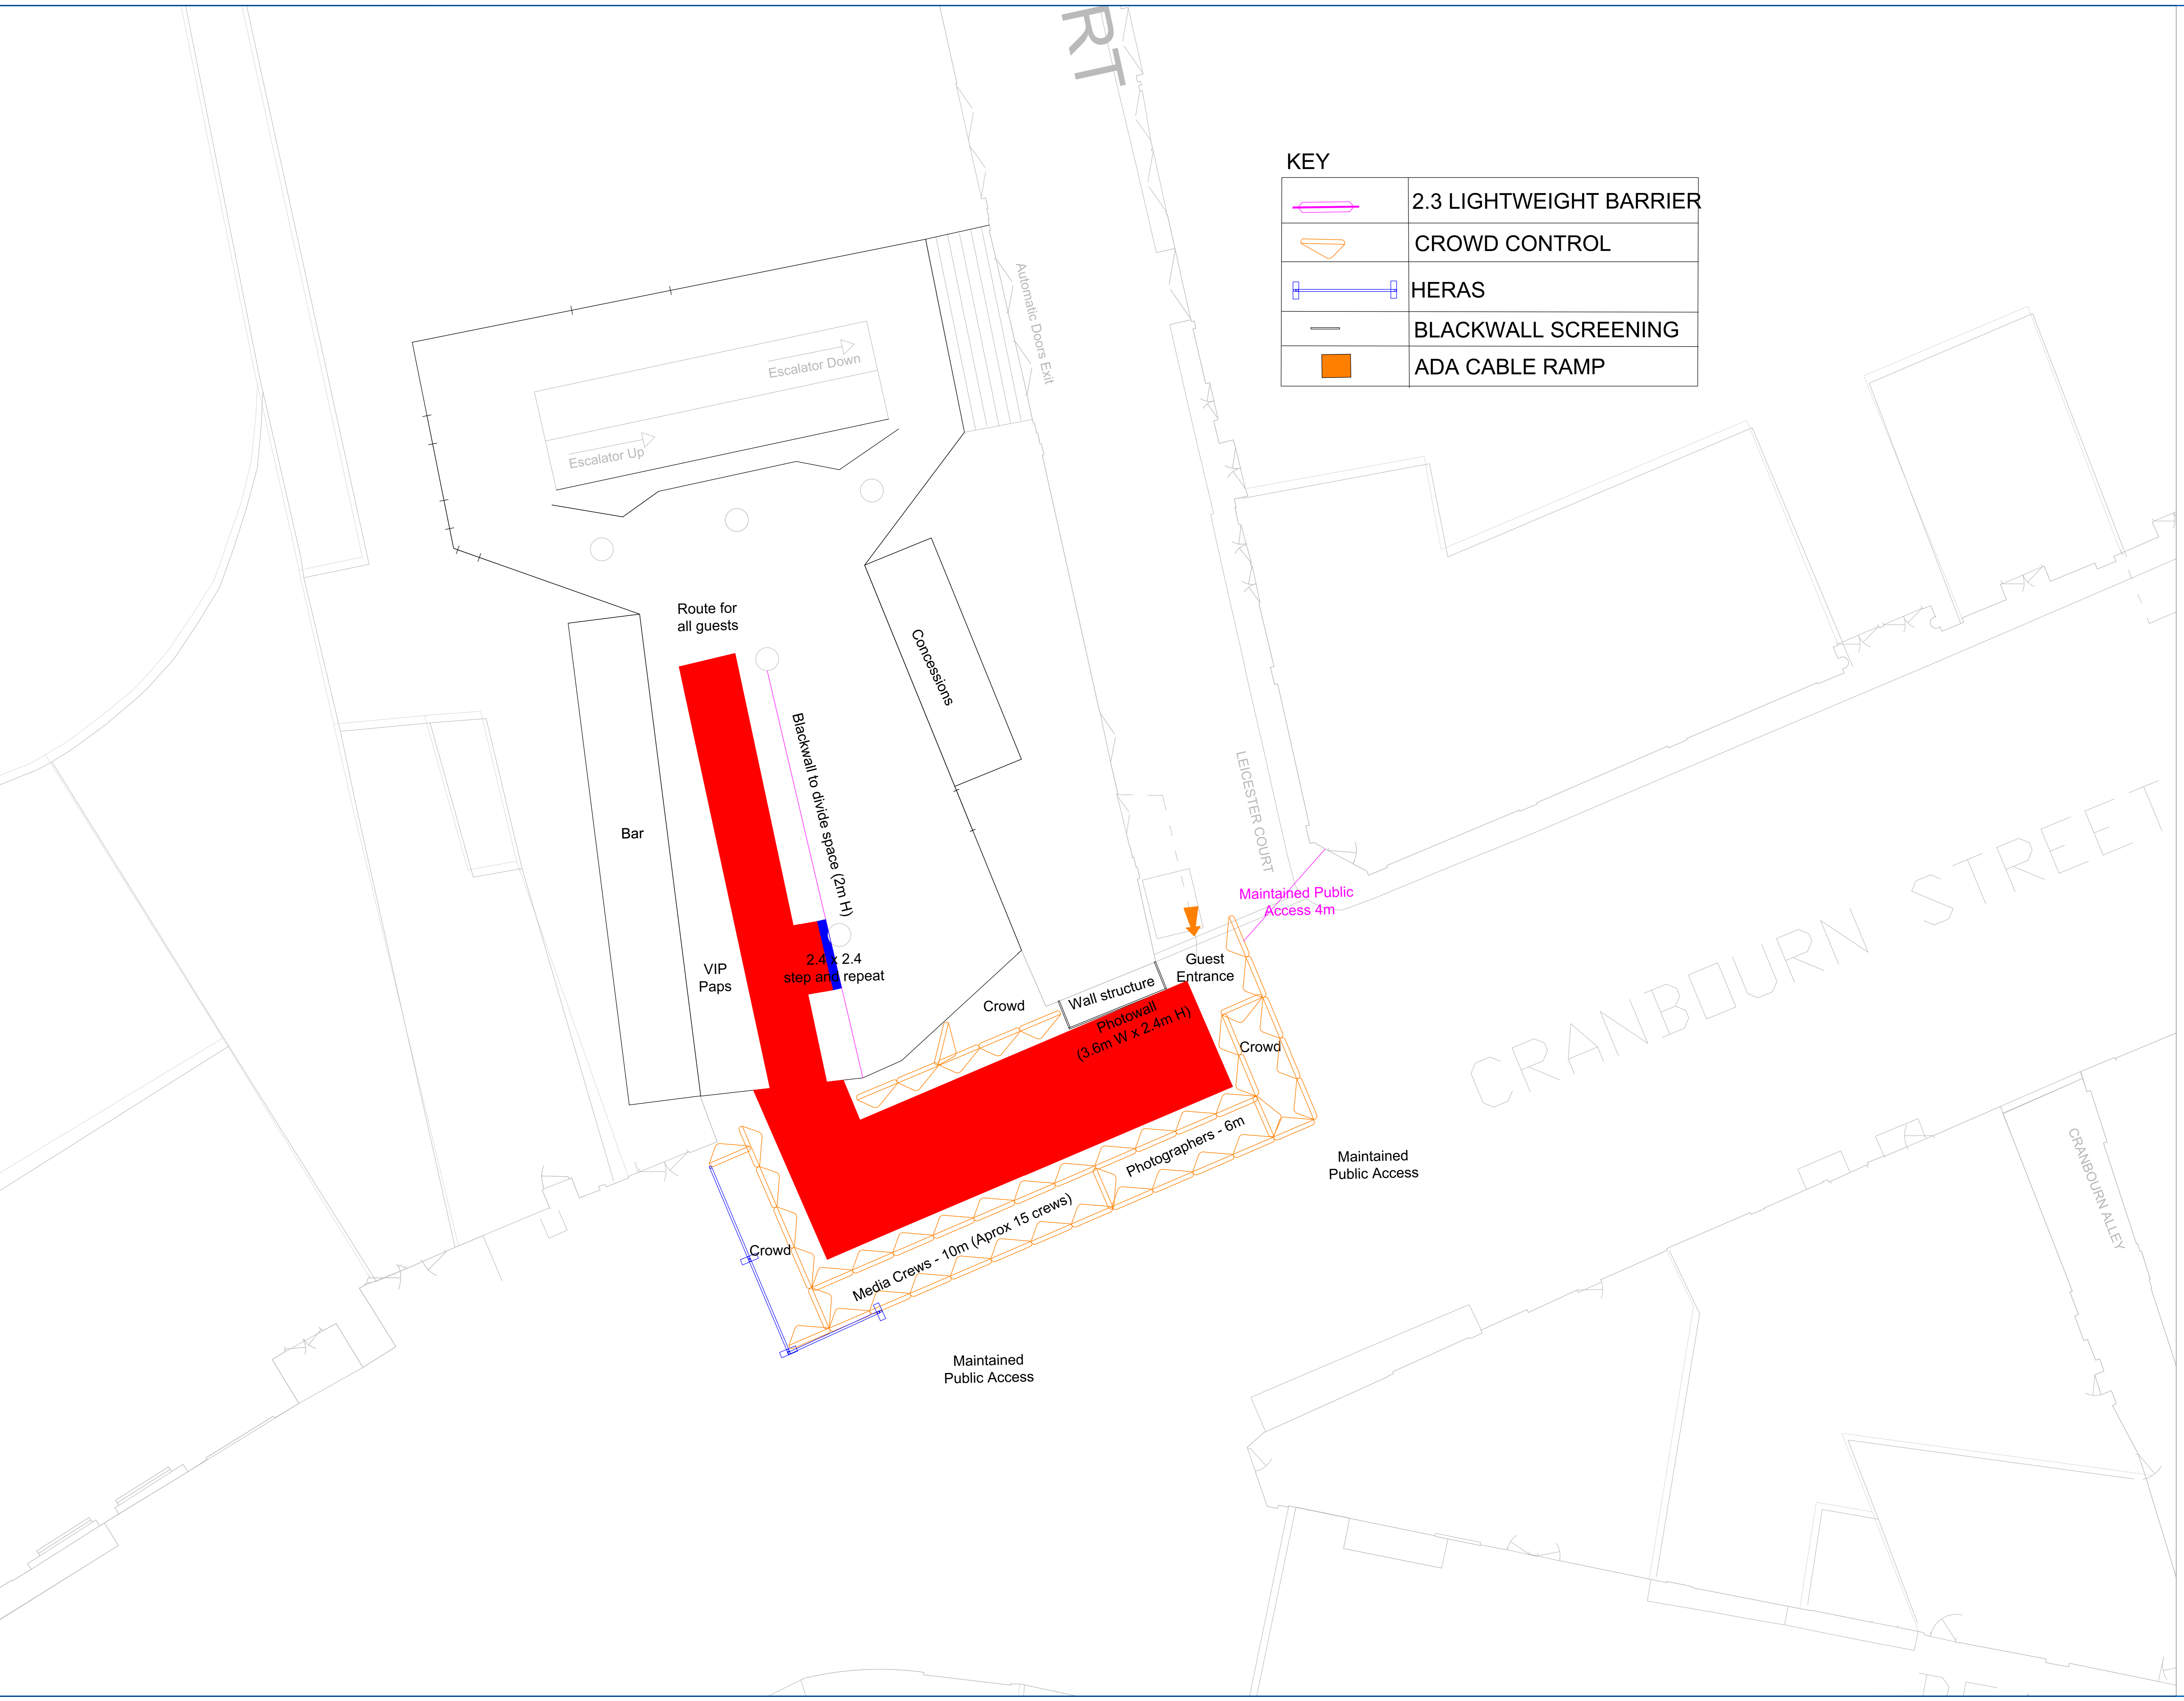

KEY

	2.3 LIGHTWEIGHT BARRIER
	CROWD CONTROL
	HERAS
	BLACKWALL SCREENING
	ADA CABLE RAMP

DDA DDA Live
192-198 Vauxhall Bridge Rd,
London, SW1V 1DX
020 7932 9800

CLIENT: VUE CINEMA

PROJECT: CAKE PREMIERE

VENUE: VUE CINEMA, LSQ

PROJECT DATE: TUE 13TH MARCH 2018

DRAWING TITLE: EXTERNAL LAYOUT

DRAWN BY: DS DATE: 07/03/2018

SCALE: NTS REVISION: 3