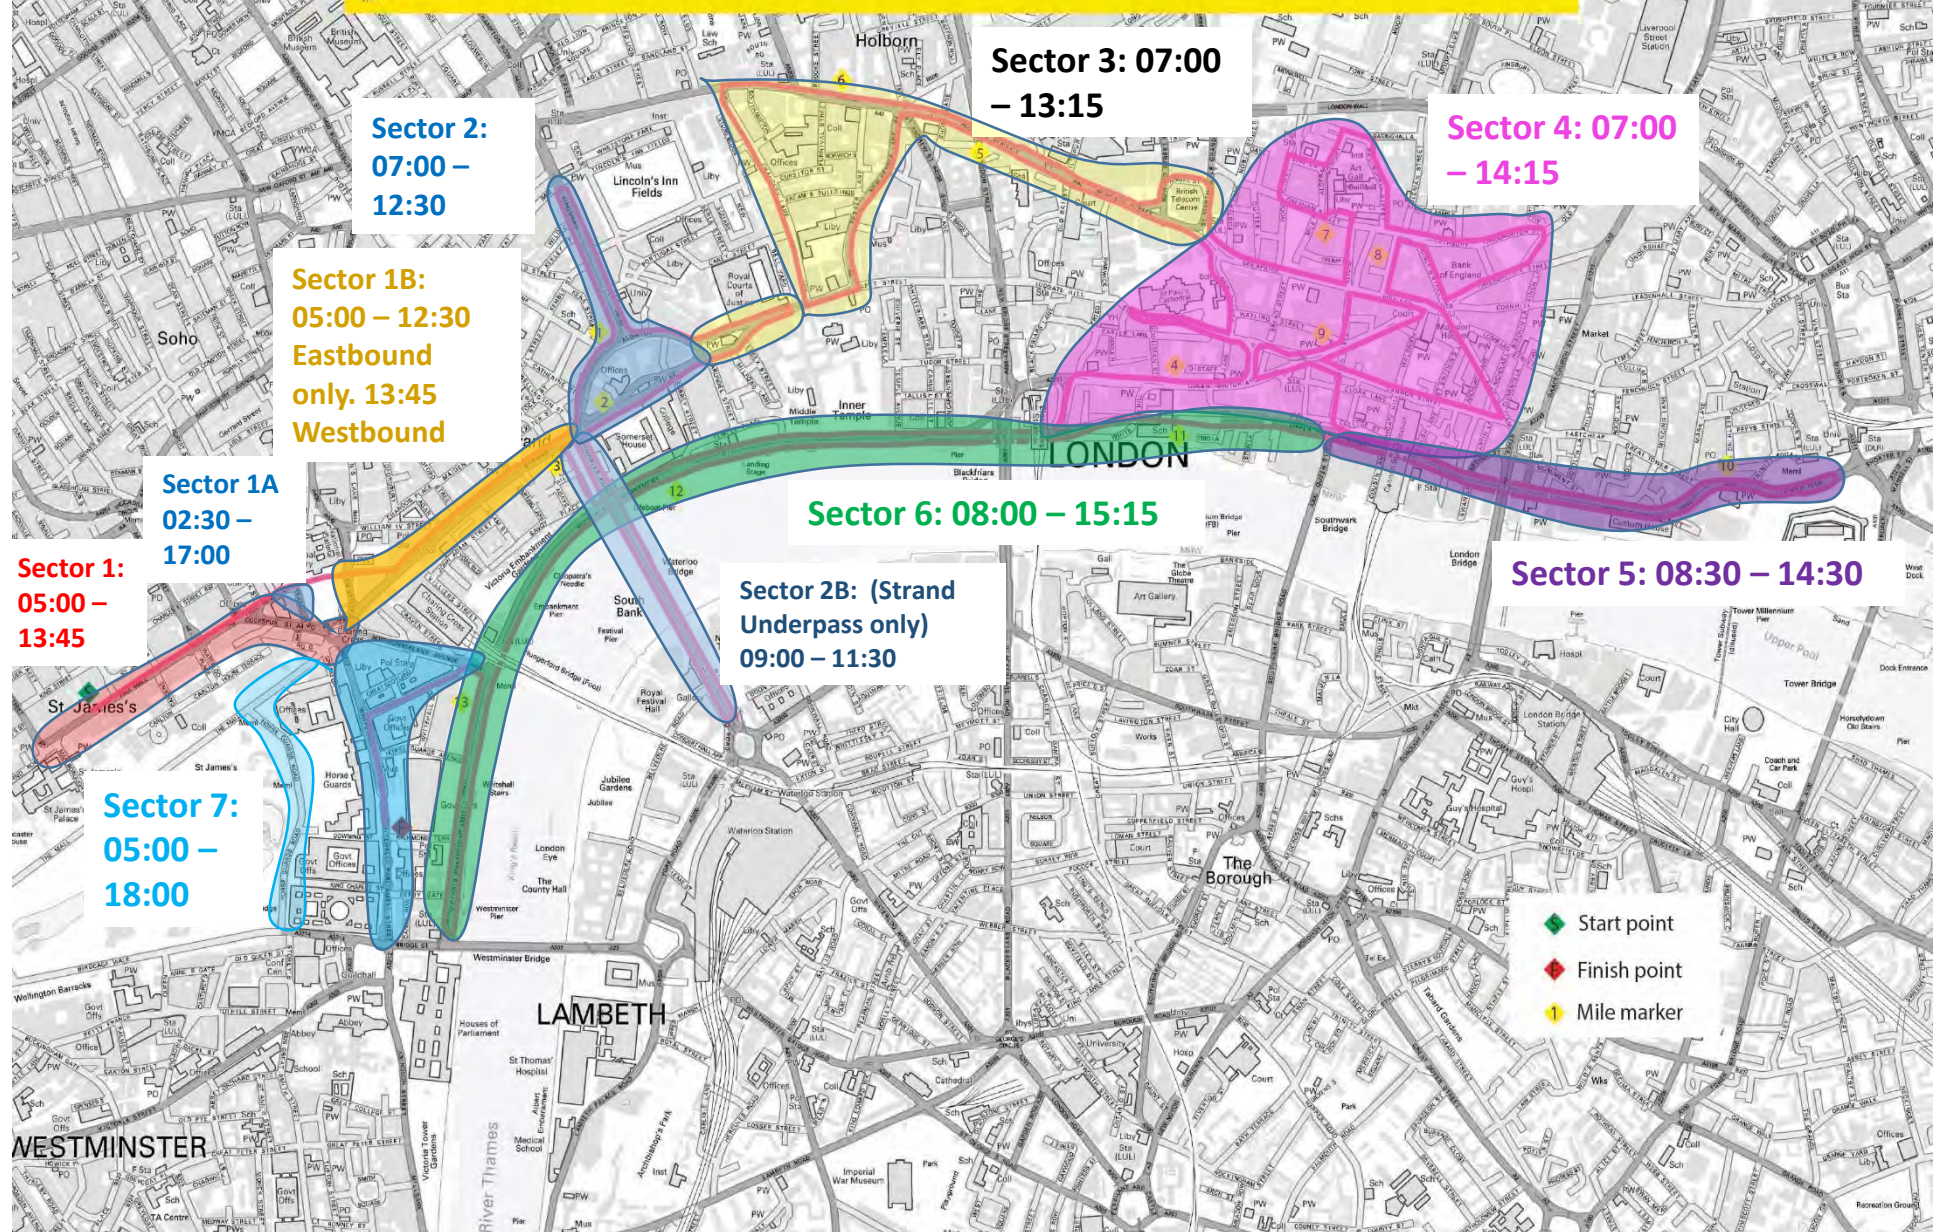

# 2018 London Landmarks Half Marathon Route

- ◆ Start point
- ◆ Finish point
- ◆ Mile marker