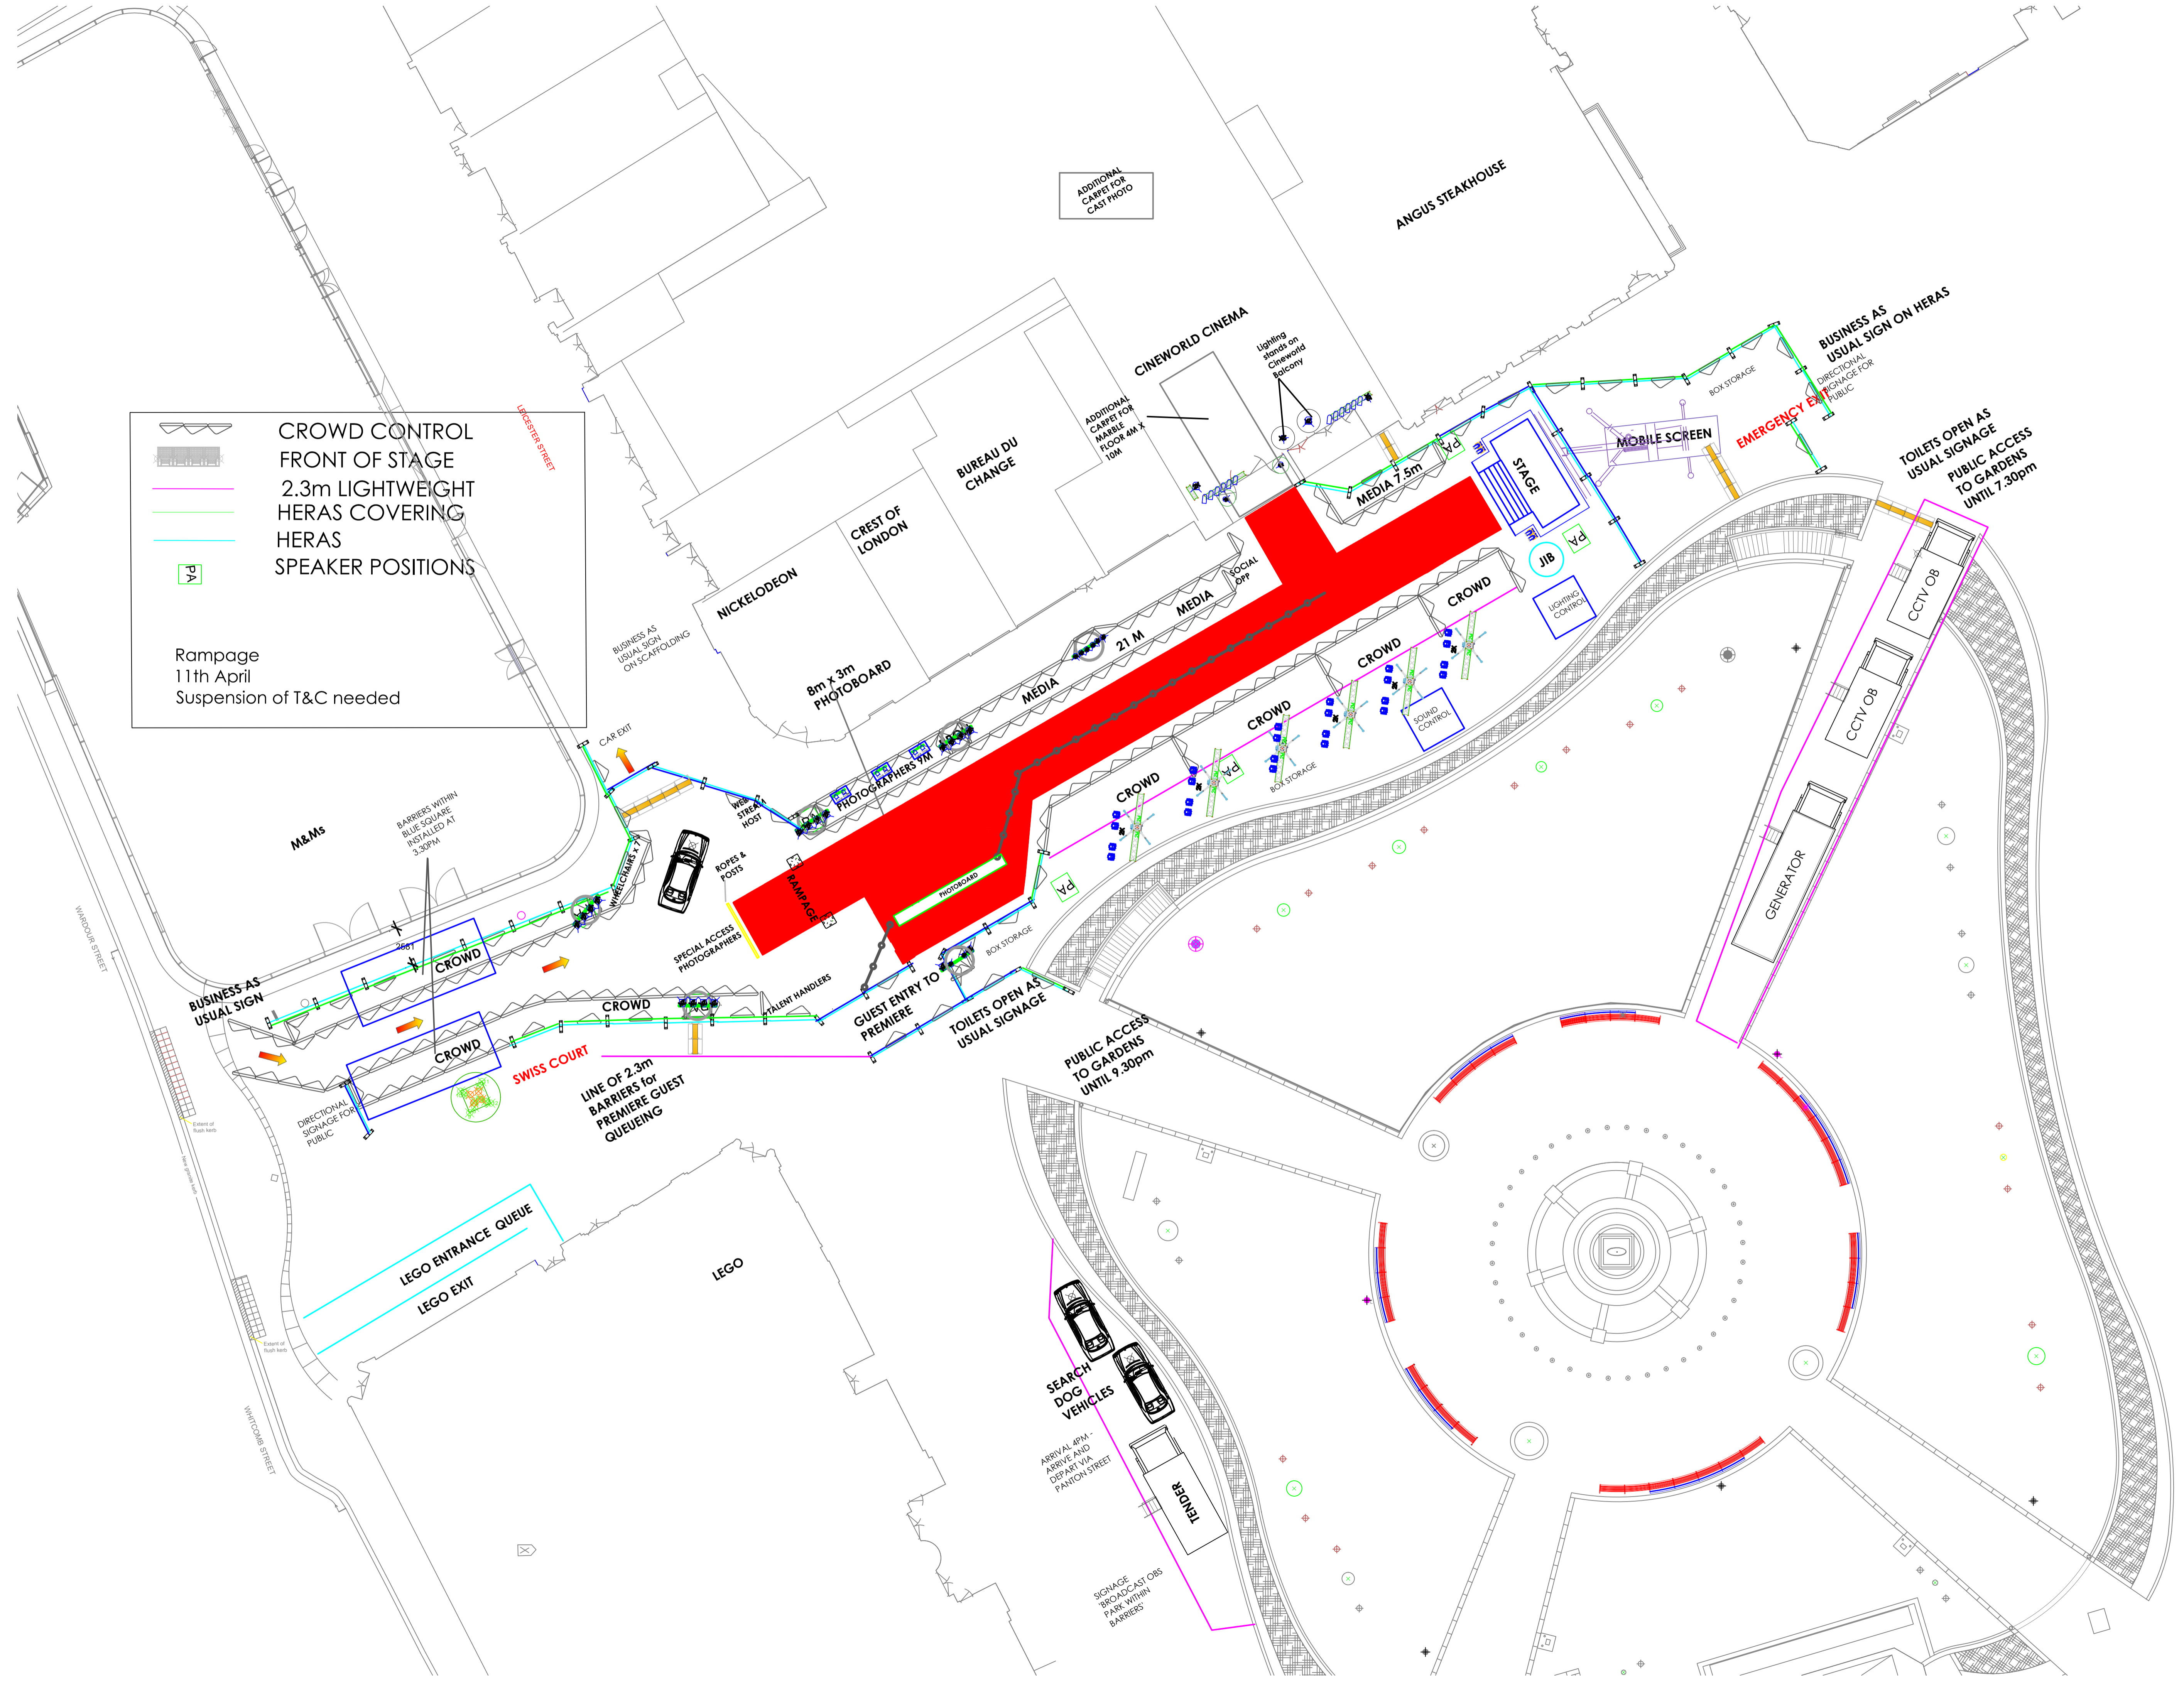

CROWD CONTROL
FRONT OF STAGE
2.3m LIGHTWEIGHT HERAS COVERING
HERAS
SPEAKER POSITIONS

Rampage
11th April
Suspension of T&C needed

ADDITIONAL CARPET FOR CAST PHOTO

ANGUS STEAKHOUSE

CINEWORLD CINEMA

BUREAU DU CHANGE

CREST OF LONDON

NICKELODEON

8m x 3m PHOTOBOARD

MEDIA 21 M

MEDIA 7.5m

STAGE

JIB

LIGHTING CONTROL

SOUND CONTROL

EMERGENCY EXIT

BUSINESS AS USUAL SIGN ON HERAS
DIRECTIONAL SIGNAGE FOR PUBLIC

TOILETS OPEN AS USUAL SIGNAGE TO GARDENS UNTIL 7.30pm

GENERATOR

CCTV OB

CCTV OB

M&Ms

BARRIERS WITHIN BLUE SQUARE INSTALLED AT 3.30PM

CAR EXIT

WHEELCHAIR ACCESS

ROPE & POSTS

SPECIAL ACCESS PHOTOGRAPHERS

TALENT HANDLERS

GUEST ENTRY TO PREMIERE

TOILETS OPEN AS USUAL SIGNAGE

PUBLIC ACCESS TO GARDENS UNTIL 9.30pm

BUSINESS AS USUAL SIGN

CROWD

CROWD

SWISS COURT

LINE OF 2.3m BARRIERS for PREMIERE GUEST QUEUING

LEGO ENTRANCE QUEUE

LEGO EXIT

LEGO

SEARCH DOG VEHICLES

TENDER

SIGNAGE BROADCAST OBS PARK WITHIN BARRIERS

WINDSOR STREET

WHITCOMB STREET