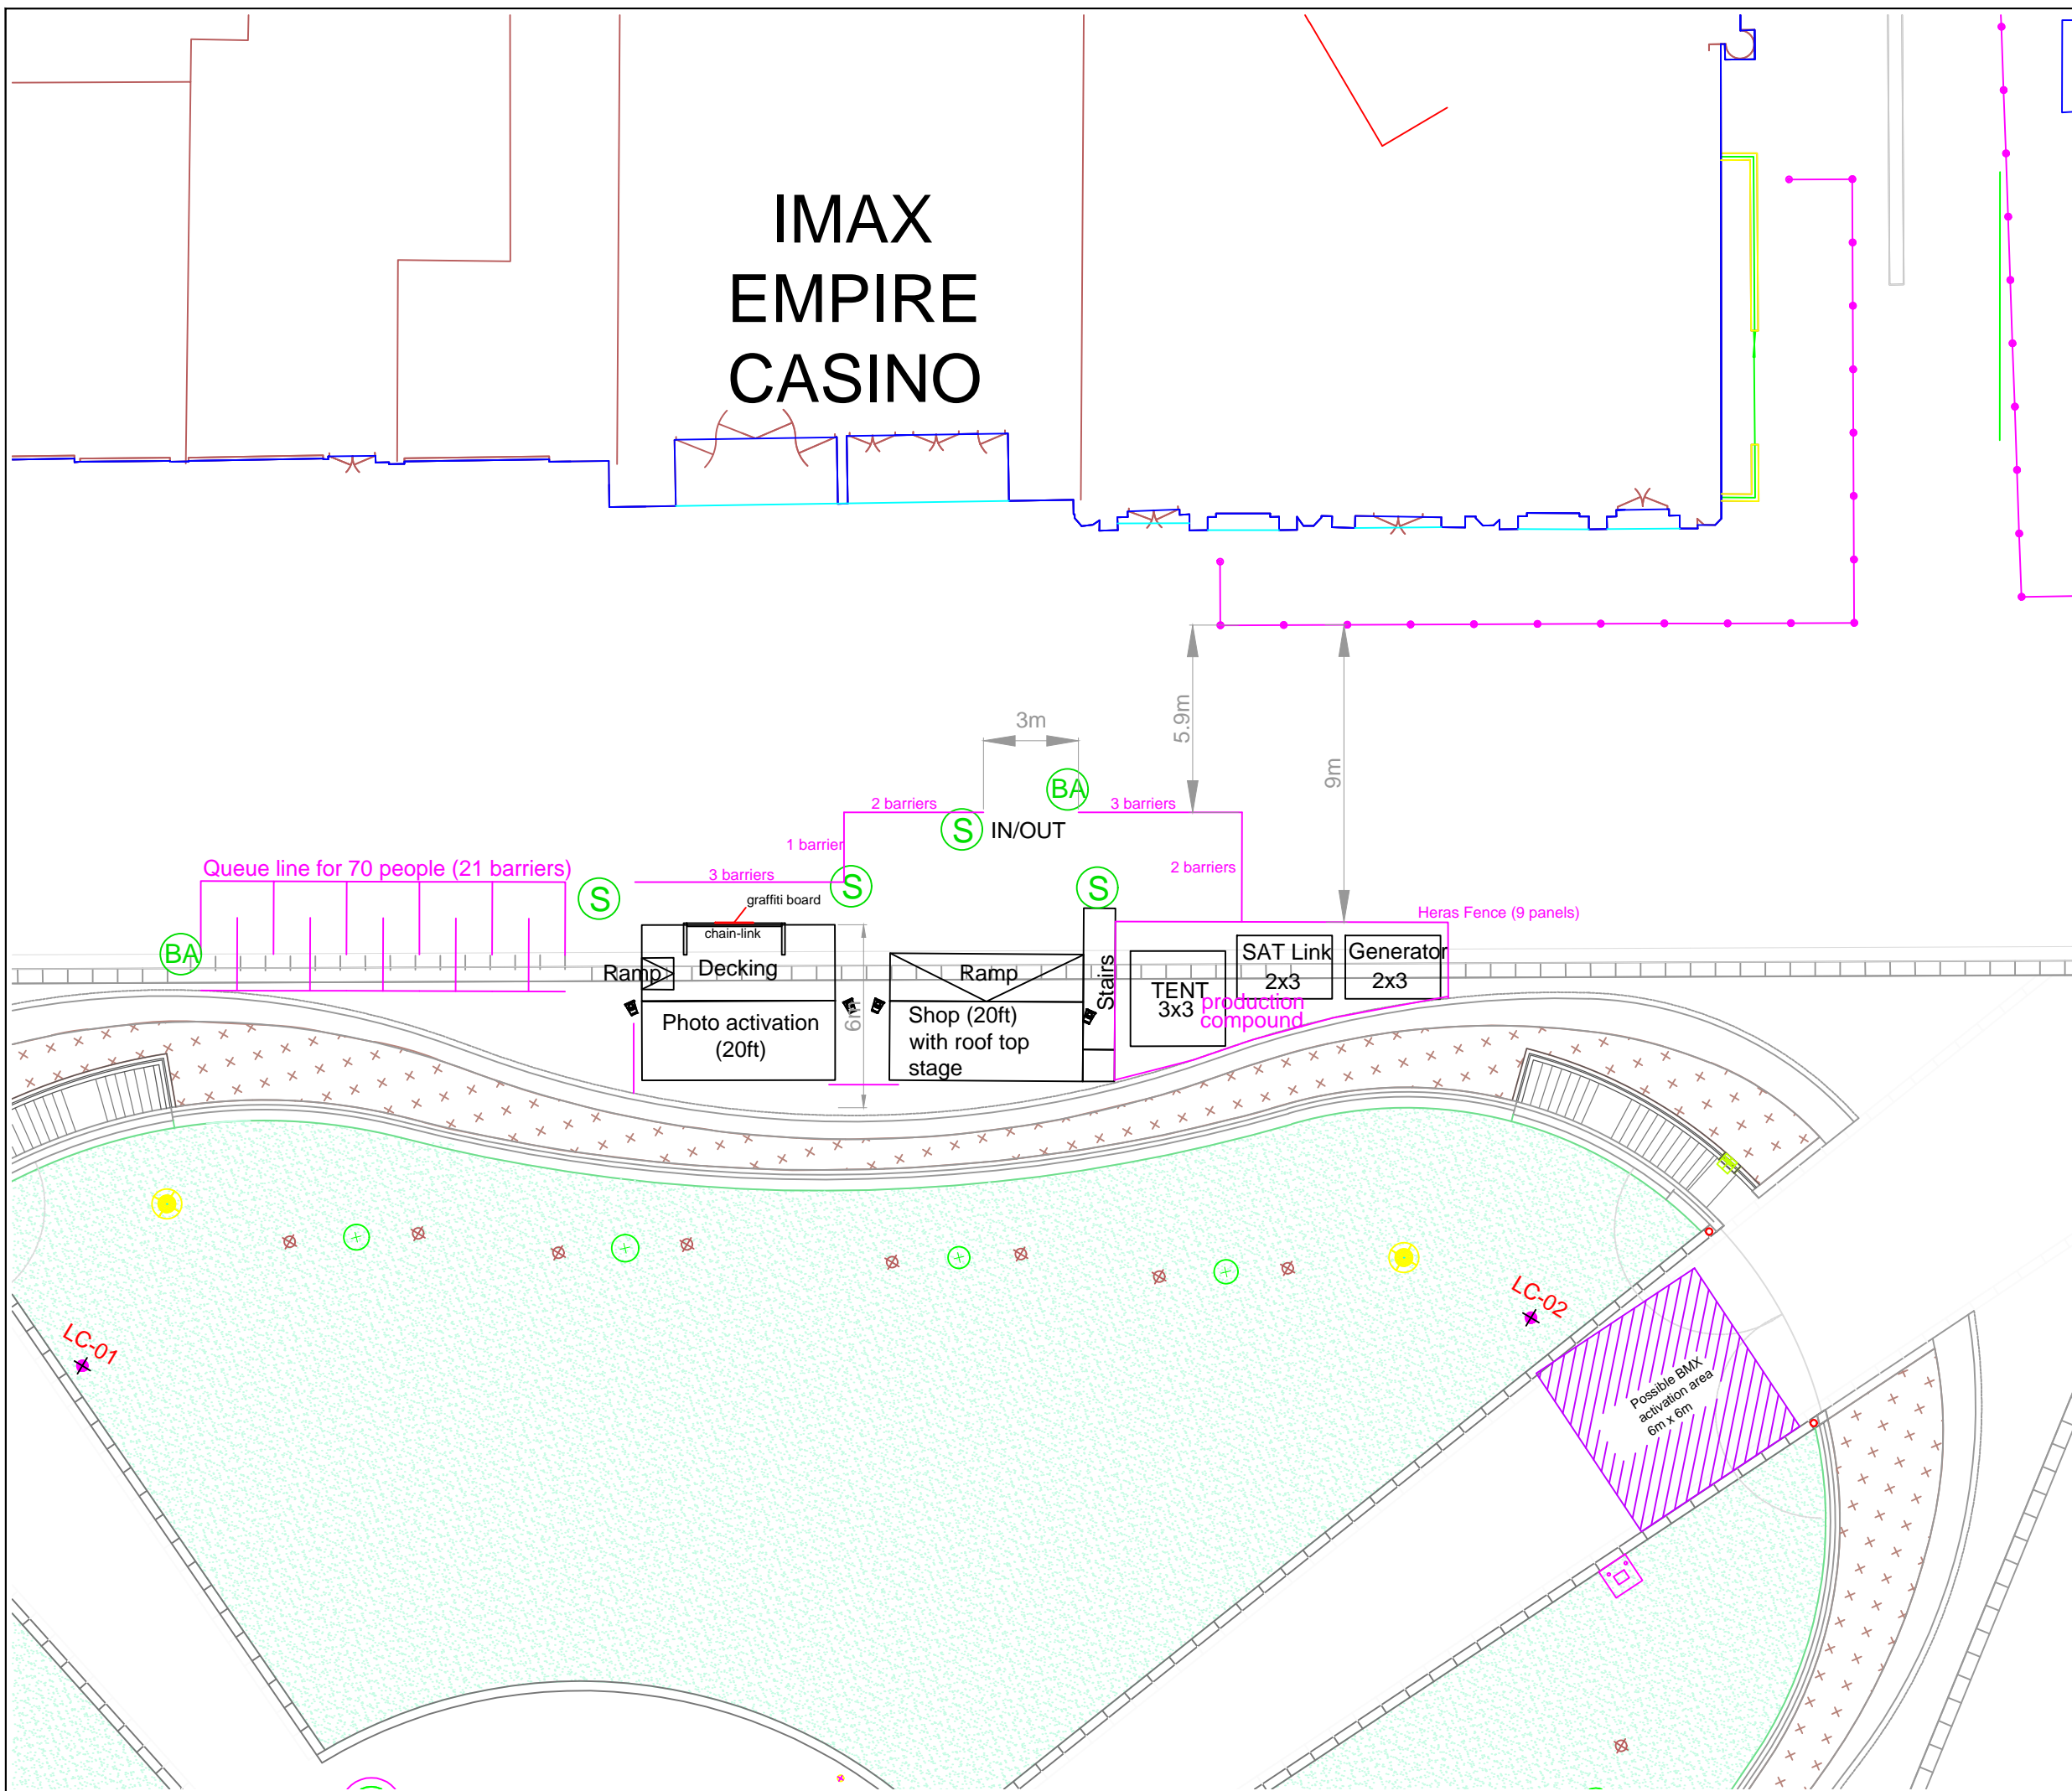

IMAX EMPIRE CASINO

KEY

- S Security Position
- BA Brand Ambassador

INNOVISION

CLIENT PUMA AFC	
EVENT 2170 Home Kit Launch	
LAYOUT Leicester Square-LIVE	
EVENT DATE 2018/19	VENUE Leicester Square
FILE NAME 2170_PUMA_AFC_Leicester Sq_Rv_2_0.dwg	
SCALE A3 1:200	DATE 30/05/2018
DRAWN BY KT	REVISION 2_0