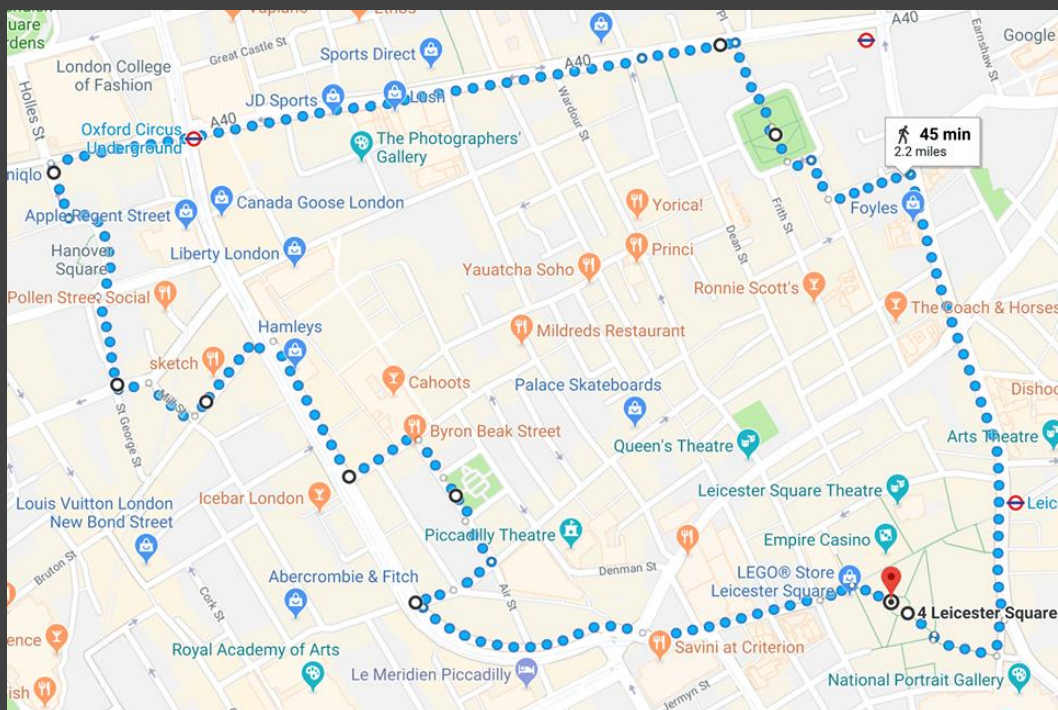

Saturday 9th and Sunday 10th June 2018

Safer WestEnd would like to inform you of the following processions and protests taking place this weekend.

[Suffragettes Procession 10th June](#)

The procession is a one-day commemoration of the centenary of The Representation of the People Act of 1918 which granted the first women in Britain the right to vote. Simultaneous events are taking place across the UK.

In brief, the demonstration is a celebration of the end of Ramadan and a protest of the treatment of Palestinians. Pro-Israeli counter-protestors are anticipated, as is a large right-wing presence. Total numbers are likely to be in excess of 1000.

FROM: 4 Leicester Square, London WC2H 7DE...

TO: Leicester Square 45 min (2.2 miles) via Oxford St/A40

START: 4 Leicester Square London WC2H 7DE

Leicester Square > Irving St > Orange St > Charing Cross Rd/A400 > Manette St
> Greek St > Soho Square > Bateman's Buildings Take the stairs > Soho St >
Soho St > Oxford St/A40 > Harewood Pl > Hanover Square > St George St
Maddox St > Mill St > Conduit St/B406 > Regent St/A4201 > Beak St Upper John
St > Golden Square > Lower John St > Brewer St > Glasshouse St Regent
St/A4201 > Coventry St/A4
FINISH: Leicester Square