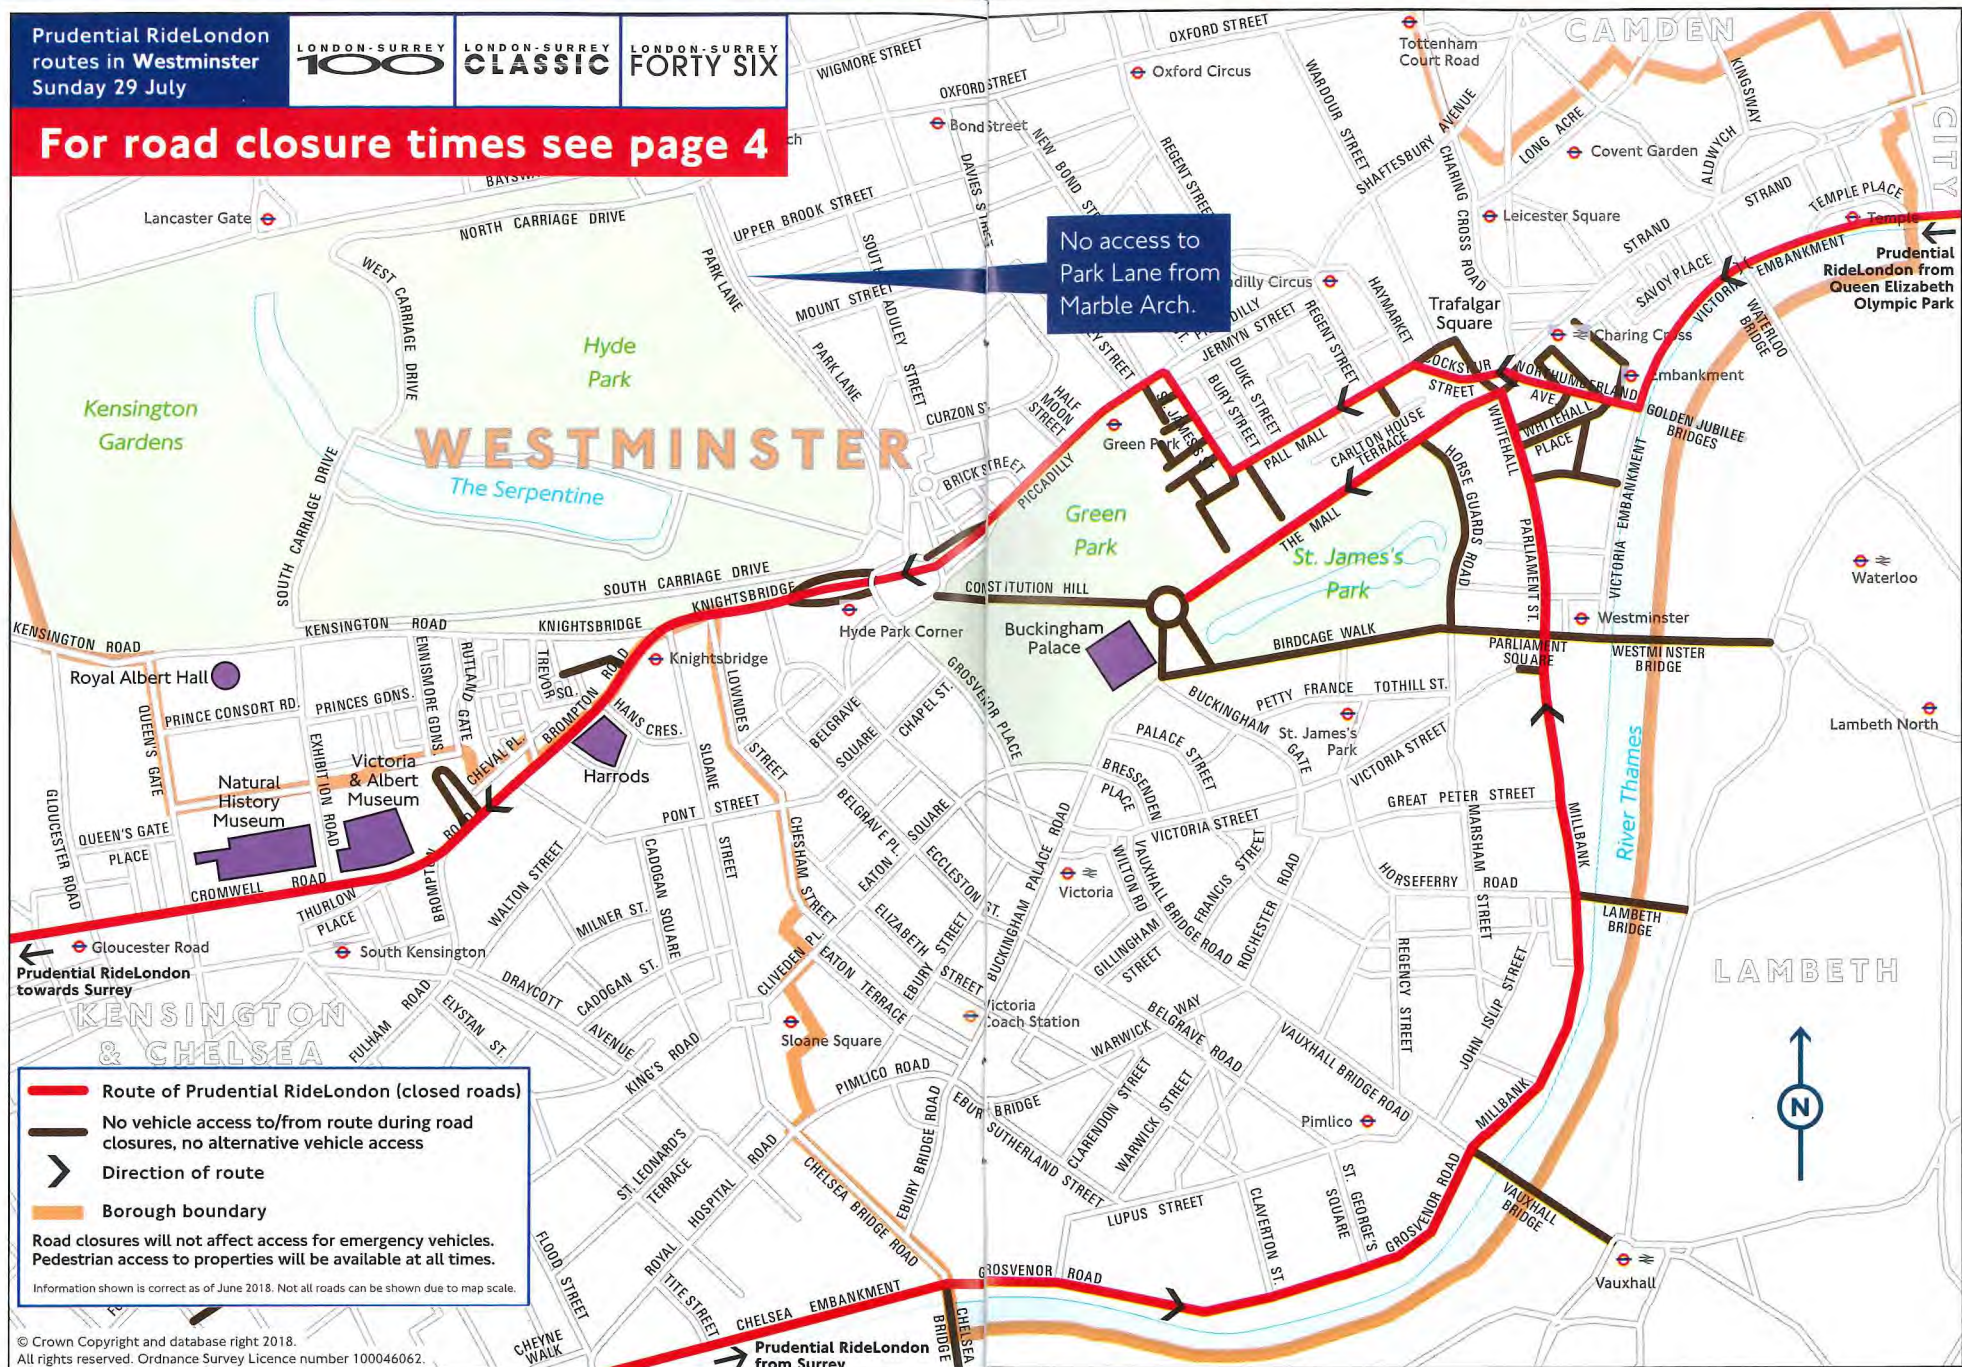

Prudential RideLondon routes in Westminster Sunday 29 July

LONDON-SURREY 100

LONDON-SURREY CLASSIC

LONDON-SURREY FORTY SIX

For road closure times see page 4

No access to Park Lane from Marble Arch.

- Route of Prudential RideLondon (closed roads)
 - No vehicle access to/from route during road closures, no alternative vehicle access
 - Direction of route
 - Borough boundary
- Road closures will not affect access for emergency vehicles. Pedestrian access to properties will be available at all times.
- Information shown is correct as of June 2018. Not all roads can be shown due to map scale.

© Crown Copyright and database right 2018. All rights reserved. Ordnance Survey Licence number 100046062.